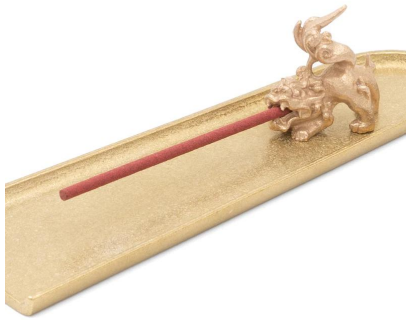

NOUSAKU INCENSE HOLDER - LION

SKU: N/A

Categories: [Uncategorized](#)

VARIATIONS

Image	SKU	Stock Status	Stock Quantity	Description Variation	Price
	NOUS_ICHD_LION_503070	Out of stock	0	WITH Tray	
	NOUS_ICHD_LION_503080	Out of stock	0	WITHOUT Tray	

GALLERY IMAGES

PRODUCT DESCRIPTION

The Shishi, a guardian lion, has been known to fight off evil spirits since ancient times, now you can protect your home and truly meditate in peace when you light an incense.

This beautiful incense holder by Nousaku has been handcrafted out of bronze. As the bronze has not been painted or coated, you are able to enjoy a developing patina that turns into something only you can have, making this an incense holder you get to enjoy for years to come.