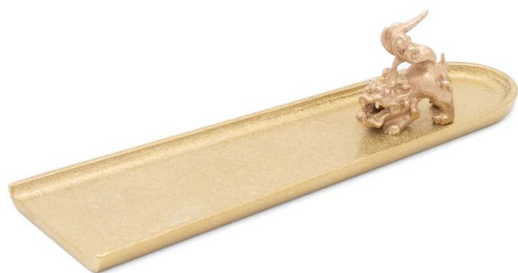

NOUSAKU INCENSE HOLDER - LION

SKU: N/A

Categories: [Uncategorized](#)

VARIATIONS

Image	SKU	Stock Status	Stock Quantity	Description Variation	Price
	NOUS_ICHD_LION_503070	Out of stock	0	WITH Tray	
	NOUS_ICHD_LION_503080	Out of stock	0	WITHOUT Tray	

GALLERY IMAGES

PRODUCT DESCRIPTION

The Shishi, a guardian lion, has been known to fight off evil spirits since ancient times, now you can protect your home and truly meditate in peace when you light an incense.

This beautiful incense holder by Nousaku has been handcrafted out of bronze. As the bronze has not been painted or coated, you are able to enjoy a developing patina that turns into something only you can have, making this an incense holder you get to enjoy for years to come.