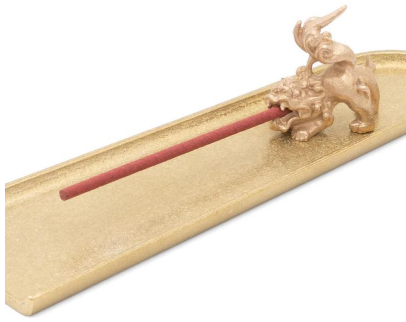

NOUSAKU INCENSE HOLDER - LION

SKU: N/A

Categories: [Uncategorized](#)

VARIATIONS

Image	SKU	Stock Status	Stock Quantity	Description Variation	Price
	NOUS_ICHD_LION_503070	Out of stock	0	WITH Tray	
	NOUS_ICHD_LION_503080	Out of stock	0	WITHOUT Tray	

GALLERY IMAGES

PRODUCT DESCRIPTION

The Shishi, a guardian lion, has been known to fight off evil spirits since ancient times, now you can protect your home and truly meditate in peace when you light an incense.

This beautiful incense holder by Nousaku has been handcrafted out of bronze. As the bronze has not been painted or coated, you are able to enjoy a developing patina that turns into something only you can have, making this an incense holder you get to enjoy for years to come.